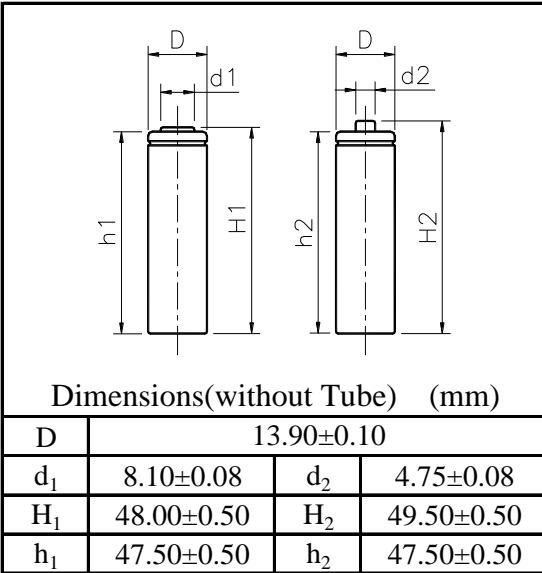

MODEL No: AA1700

Description: 1700 mAh SIZE NI-MH AA

Specification

Nominal Capacity		1700 mAh	
Nominal Voltage		1.2 V	
Charge current	Standard	170 mA	
	Fast	510 mA	
Charge time	Standard	14~16 Hrs	
	Fast	4 Hrs	
Ambient Temperature	Charge	Standard	0°C~45°C
		Fast	10°C~45°C
	Discharge		-20°C~60°C
	Storage		-20°C~55°C
Internal Impedance(mΩ) (After Charge)		≤ 28	
Weight		26.0 g	