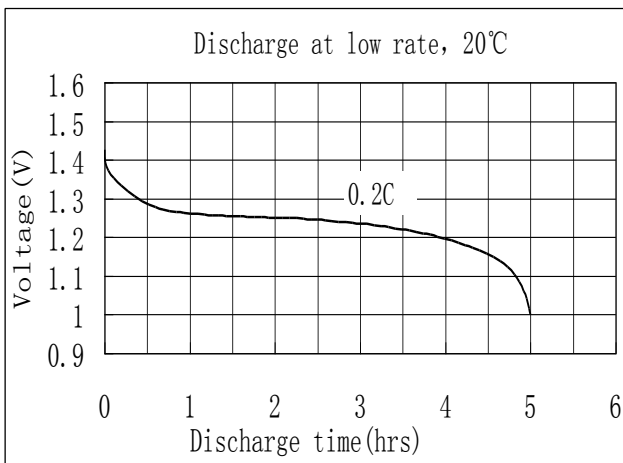

MODEL No: AA1700

Description: 1700 mAh SIZE NI-MH AA

Specification

Nominal Capacity		1700 mAh	
Nominal Voltage		1.2 V	
Charge current	Standard	170 mA	
	Fast	510 mA	
Charge time	Standard	14~16 Hrs	
	Fast	4 Hrs	
Ambient Temperature	Charge	Standard	0°C~45°C
		Fast	10°C~45°C
	Discharge		-20°C~60°C
	Storage		-20°C~55°C
Internal Impedance(mΩ) (After Charge)		≤ 28	
Weight		26.0 g	