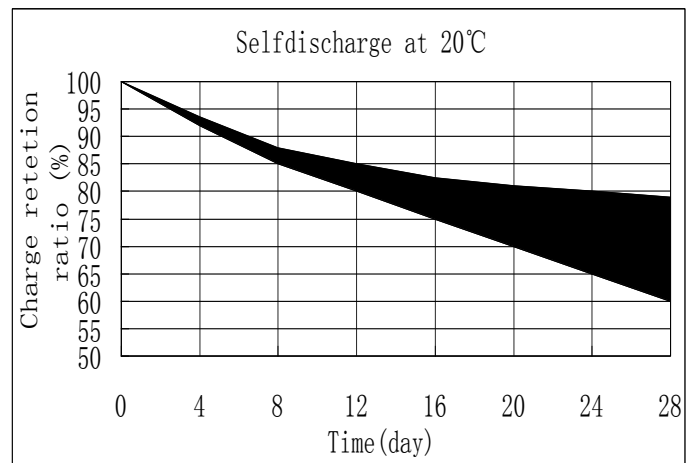

MODEL No: AA1700

Description: 1700 mAh SIZE NI-MH AA

Specification

Nominal Capacity		1700 mAh	
Nominal Voltage		1.2 V	
Charge current	Standard	170 mA	
	Fast	510 mA	
Charge time	Standard	14~16 Hrs	
	Fast	4 Hrs	
Ambient Temperature	Charge	Standard	0°C~45°C
		Fast	10°C~45°C
	Discharge		-20°C~60°C
	Storage		-20°C~55°C
Internal Impedance(mΩ) (After Charge)		≤ 28	
Weight		26.0 g	