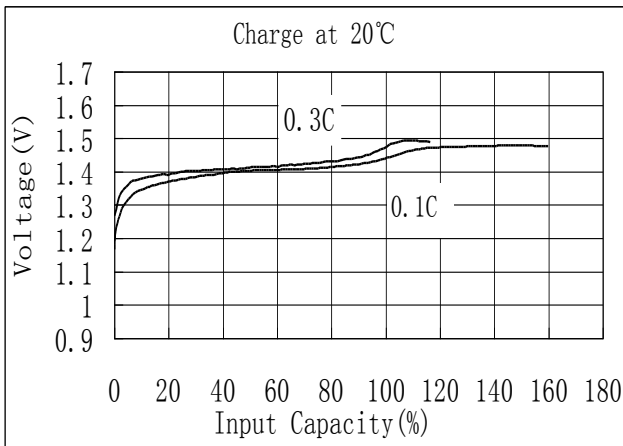

MODEL No: AA1700

Description: 1700 mAh SIZE NI-MH AA

Specification

Nominal Capacity		1700 mAh	
Nominal Voltage		1.2 V	
Charge current	Standard	170 mA	
	Fast	510 mA	
Charge time	Standard	14~16 Hrs	
	Fast	4 Hrs	
Ambient Temperature	Charge	Standard	0°C~45°C
		Fast	10°C~45°C
	Discharge		-20°C~60°C
	Storage		-20°C~55°C
Internal Impedance(mΩ) (After Charge)		≤ 28	
Weight		26.0 g	