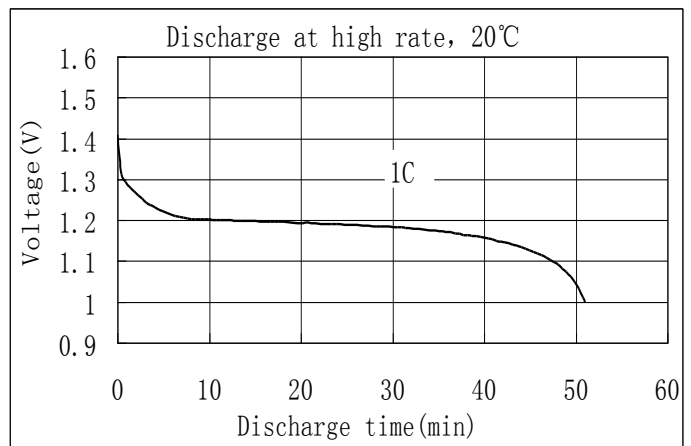

MODEL No: AA1700

Description: 1700 mAh SIZE NI-MH AA

Specification

Nominal Capacity		1700 mAh	
Nominal Voltage		1.2 V	
Charge current	Standard	170 mA	
	Fast	510 mA	
Charge time	Standard	14~16 Hrs	
	Fast	4 Hrs	
Ambient Temperature	Charge	Standard	0°C~45°C
		Fast	10°C~45°C
	Discharge		-20°C~60°C
	Storage		-20°C~55°C
Internal Impedance(mΩ) (After Charge)		≤ 28	
Weight		26.0 g	