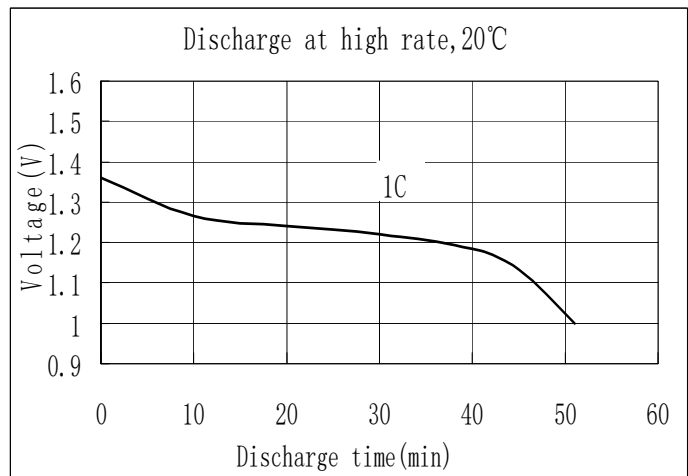

MODEL No: 1AASM1-2

Description: 1200 mAh SIZE NI-MH AA

Specification

Nominal Capacity		1200 mAh
Nominal Voltage		1,2 V
Charge current	Standard	120 mA
	Fast	600 mA
Charge time	Standard	14~16 Hrs
	Fast	2,4 Hrs
Ambient Temperature	Charge	Standard: 0°C~45°C
		Fast: 10°C~45°C
	Discharge	-20°C~60°C
Storage		-20°C~55°C
Internal Impedance(mΩ) (After Charge)		≤ 24
Weight		23,0 g