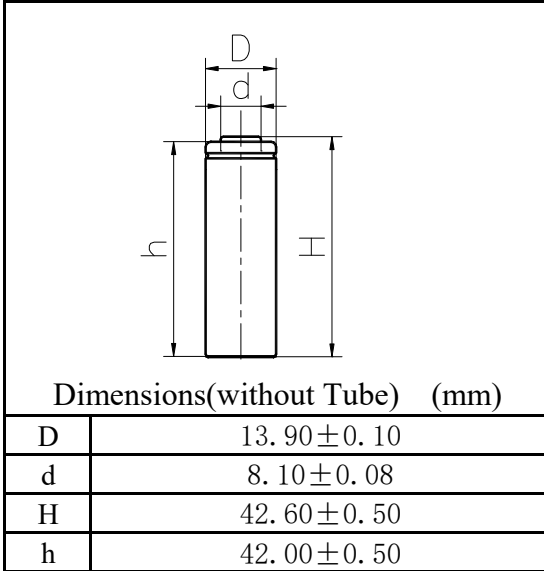

MODEL No: 1AASM1-2

Description: 1200 mAh SIZE NI-MH AA

Specification

Nominal Capacity		1200 mAh
Nominal Voltage		1,2 V
Charge current	Standard	120 mA
	Fast	600 mA
Charge time	Standard	14~16 Hrs
	Fast	2,4 Hrs
Ambient Temperature	Charge	Standard: 0°C~45°C
		Fast: 10°C~45°C
	Discharge	-20°C~60°C
Storage		-20°C~55°C
Internal Impedance(mΩ) (After Charge)		≤ 24
Weight		23,0 g