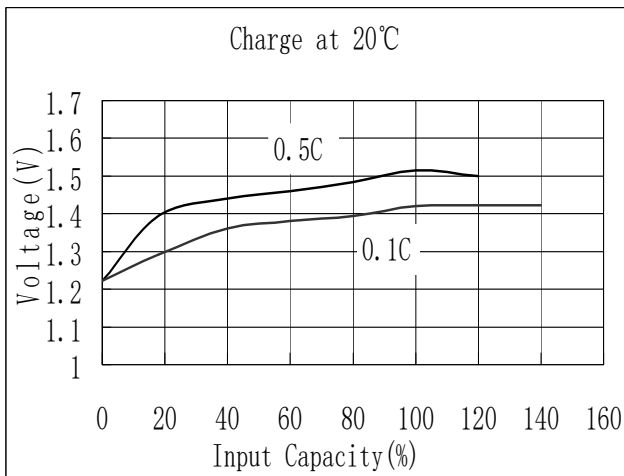

MODEL No: 1AASM1-2

Description: 1200 mAh SIZE NI-MH AA

Specification

Nominal Capacity		1200 mAh
Nominal Voltage		1,2 V
Charge current	Standard	120 mA
	Fast	600 mA
Charge time	Standard	14~16 Hrs
	Fast	2,4 Hrs
Ambient Temperature	Charge	Standard: 0°C~45°C
		Fast: 10°C~45°C
	Discharge	-20°C~60°C
Storage		-20°C~55°C
Internal Impedance(mΩ) (After Charge)		≤ 24
Weight		23,0 g