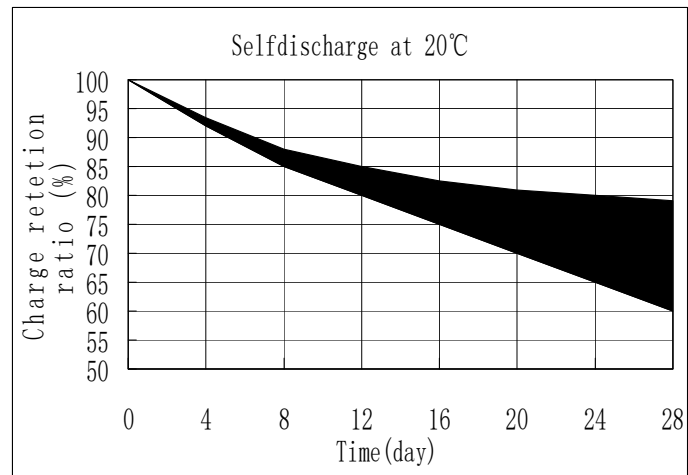

MODEL No: 1AASM1-2

Description: 1200 mAh SIZE NI-MH AA

Specification

Nominal Capacity		1200 mAh
Nominal Voltage		1,2 V
Charge current	Standard	120 mA
	Fast	600 mA
Charge time	Standard	14~16 Hrs
	Fast	2,4 Hrs
Ambient Temperature	Charge	Standard: 0°C~45°C
		Fast: 10°C~45°C
	Discharge	-20°C~60°C
Storage		-20°C~55°C
Internal Impedance(mΩ) (After Charge)		≤ 24
Weight		23,0 g