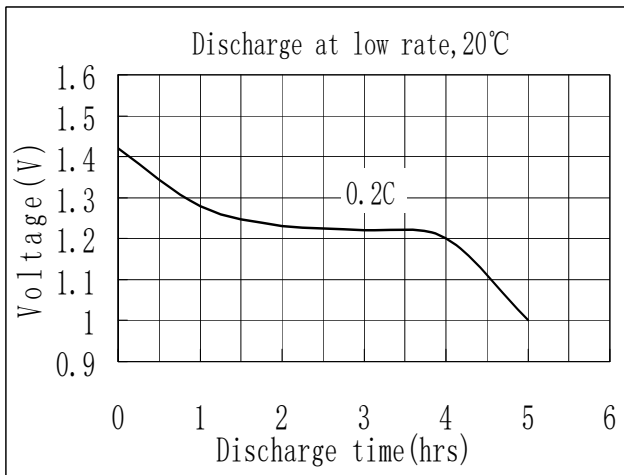

MODEL No: 1AASM1-2

Description: 1200 mAh SIZE NI-MH AA

Specification

Nominal Capacity		1200 mAh
Nominal Voltage		1,2 V
Charge current	Standard	120 mA
	Fast	600 mA
Charge time	Standard	14~16 Hrs
	Fast	2,4 Hrs
Ambient Temperature	Charge	Standard: 0°C~45°C
		Fast: 10°C~45°C
	Discharge	-20°C~60°C
Storage		-20°C~55°C
Internal Impedance(mΩ) (After Charge)		≤ 24
Weight		23,0 g