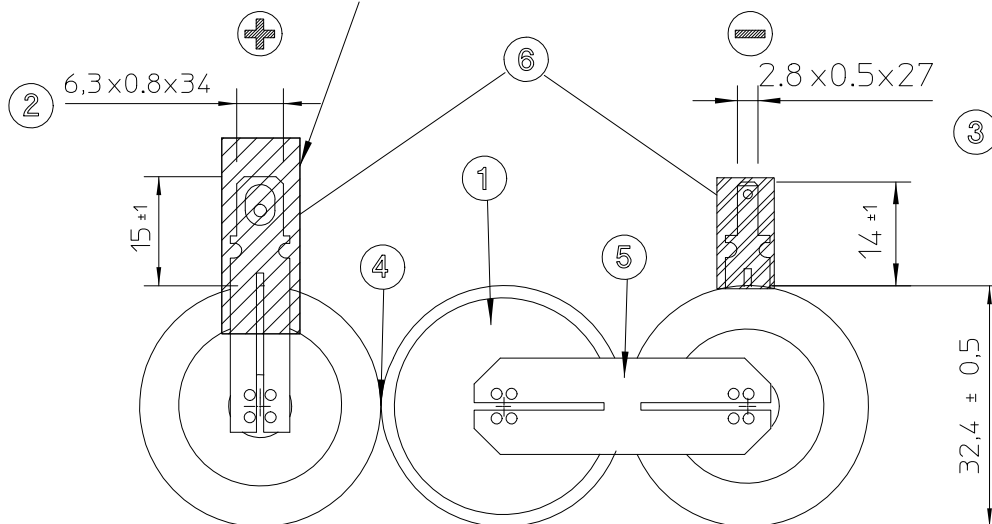

Gaine isolante non retractable noir, extrémité cosse totalement recouverte.
insulated with not shrinkable sleeve, end of tag completely covered

ATTENTION: Gaine blanche marquée en Bleu
PAS D'ORIENTATION DU MARQUAGE.

F-002-A

ETAT DE SURFACE : finish:		PSR:	
TOLERANCE GENERALE : general tolerance:		ECHELLE : scale: 1	MASSÉ : weight:
MATIERE : material:			DATE: 17/01/11
		VERIFIE : checked by:	DESSINE : drawn by: CROISAC