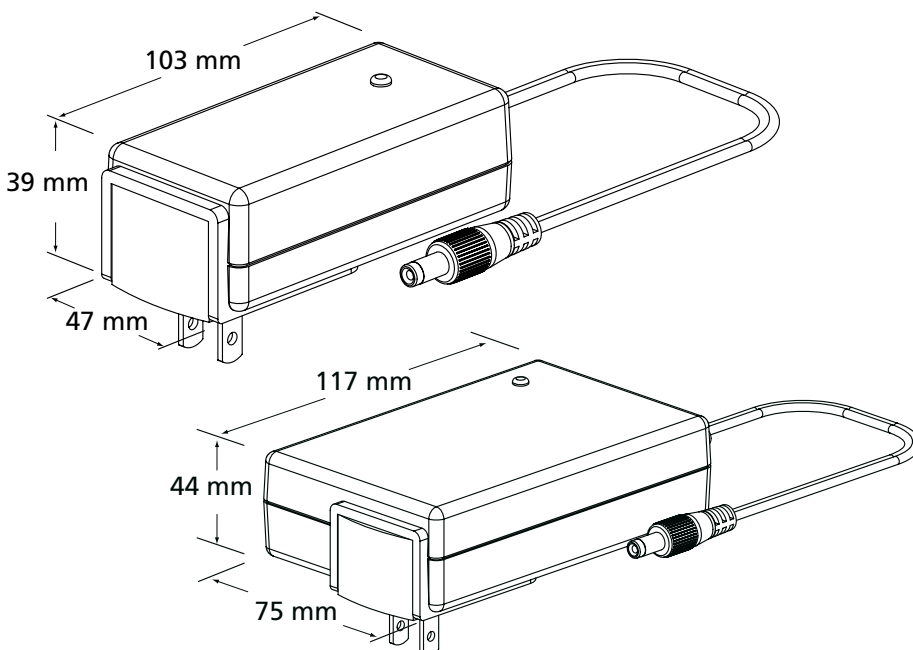

Exchangeable AC plug models

Modeller med utskiftbare AC plugger

Available as – Tilgjengelig som:

Small housing / liten boks		
Base model – Grunnmodell		W exch. AC plug
Type	Description – Beskrivelse	Type
2121	AC/DC PSU, max 10W	2123
2124	AC/DC PSU, max 16W	2126
2115	NiMH battery charger, max 1,3A	2116
2240	Lead Acid batt. chrg, max 1,3A	2241
2240 LI	Li-Ion batt. chrg, max 1,3A	2241 LI
Additional housing weight (excl. Plug/cord) +15 g Tilleggsvekt (uten plugg/ledning) +15 g		

Medium housing / medium boks		
Base model – Grunnmodell		W exch. AC plug
Type	Description – Beskrivelse	Type
9921	AC/DC PSU, max 40W	9926
2720	AC/DC PSU, max 40W	2721
2541	Lead Acid batt. chrg, max 2,2A	2542
9940	Lead Acid batt. chrg, max 2,3A	9941
2215	NiMH battery charger, max 35W	2216
9940 LI	Li-Ion batt. chrg, max 2,3A	9941 LI
2541 LI	Li-Ion batt. chrg, max 2,7A	2542 LI
Additional housing weight (excl. Plug/cord) +27 g Tilleggsvekt (uten plugg/ledning) +27 g		

EXCHANGEABLE AC PLUG ADAPTERS

EU plug
part no. 018110
Weight: 21g

UK plug
part no. 018112
Weight: 30g

US plug
part no. 018111
Weight: 14g

AU plug
part no. 018114
Weight: 28g

23012008

www.mascot.no
sales@mascot.no
Phone:
Fax: