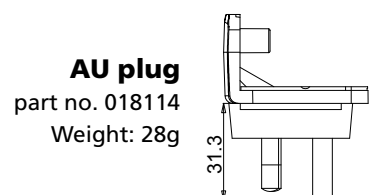

EXCHANGEABLE AC PLUG ADAPTERS

EU plug
part no. 018110
Weight: 21g

UK plug
part no. 018112
Weight: 30g

US plug
part no. 018111
Weight: 14g

AU plug
part no. 018114
Weight: 28g

23012008

www.mascot.no
sales@mascot.no
Phone:
Fax: